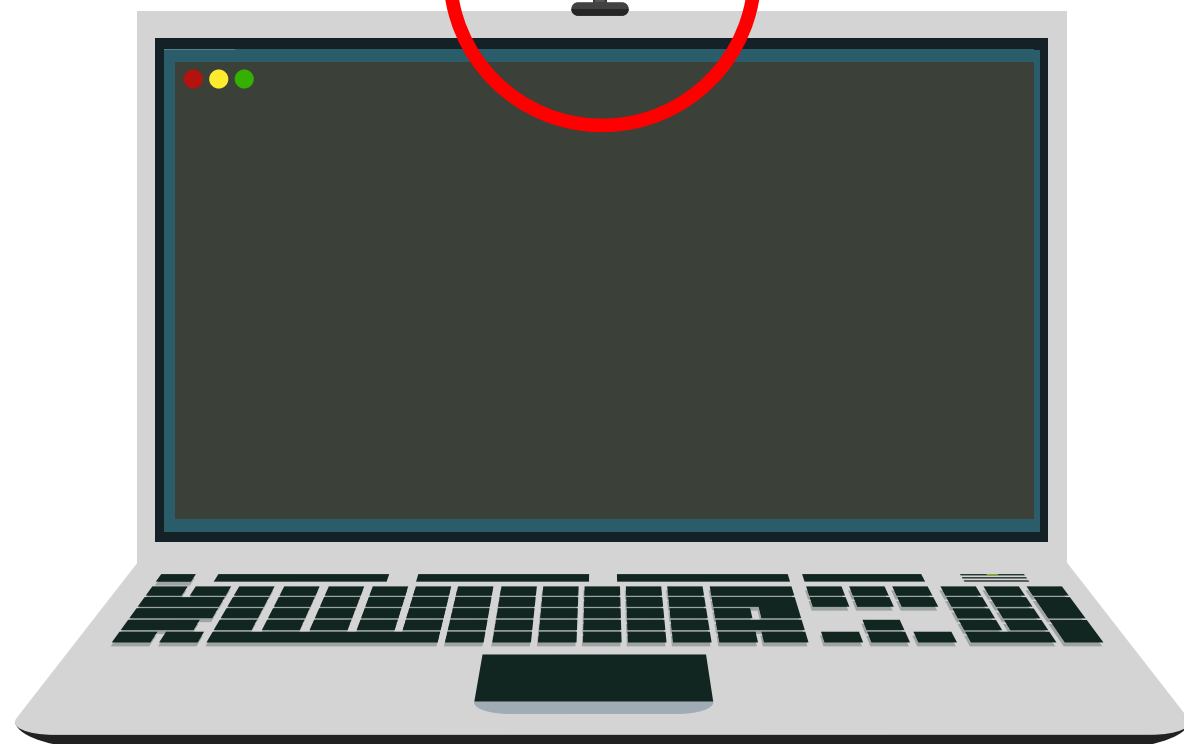

Camera Tips